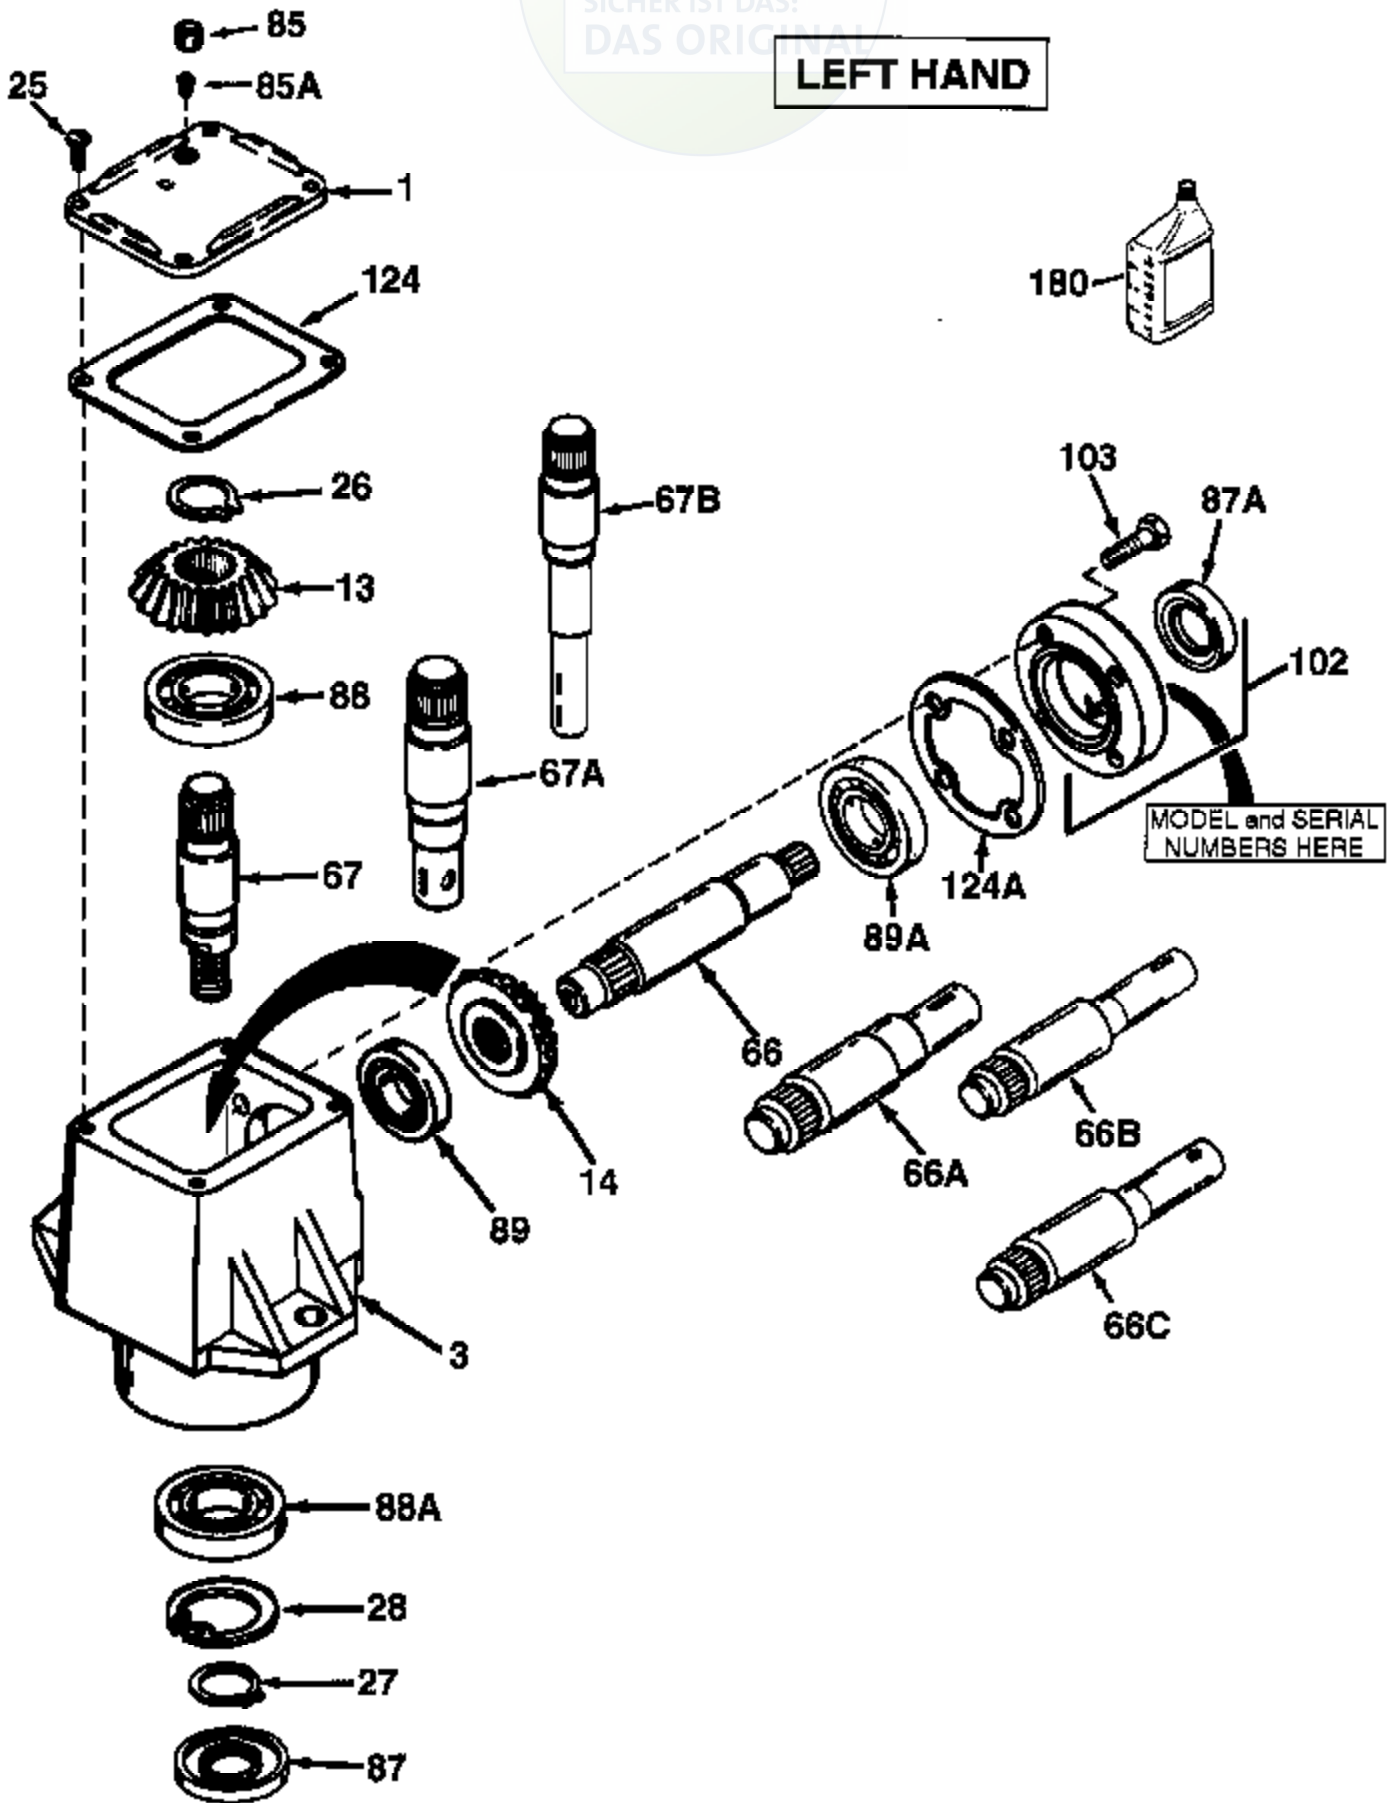

JOIST

SICHER IST DAS:
DAS ORIGINAL

LEFT HAND

Ref #	Part Number	Qty	Description
1	772067	1	Left Hand Cover
3	770104	1	Right Angle Drive Housing
13	778101A	1	Bevel Gear (17 teeth-steel)
14	778101A	1	Bevel Gear (17 teeth-steel)
25	792025	4	Screw 10-24 x 1/2"
26	788018	1	Retaining Ring
27	788019	1	Retaining Ring
66B	776125	1	Input Pinion Shaft
67B	776066	1	Output Shaft
85	792039	1	Pipe Plug 1/8-27
87A	788031	1	Oil Seal 7/8"
87	788029	1	Oil Seal 7/8"
88	780034	3	Ball Bearing .875 ID
89	780024	1	Ball Bearing .7495 ID
102	786029	1	Retainer Cap
103	792026	4	Bolt 1/4-20 x 7/8"
124A	788030B	1	Retainer Gasket
124	788028	1	Gasket
180	730229A	1	Gear Oil 80W90

1000-1600-064 Page 2 of 2
Peerless